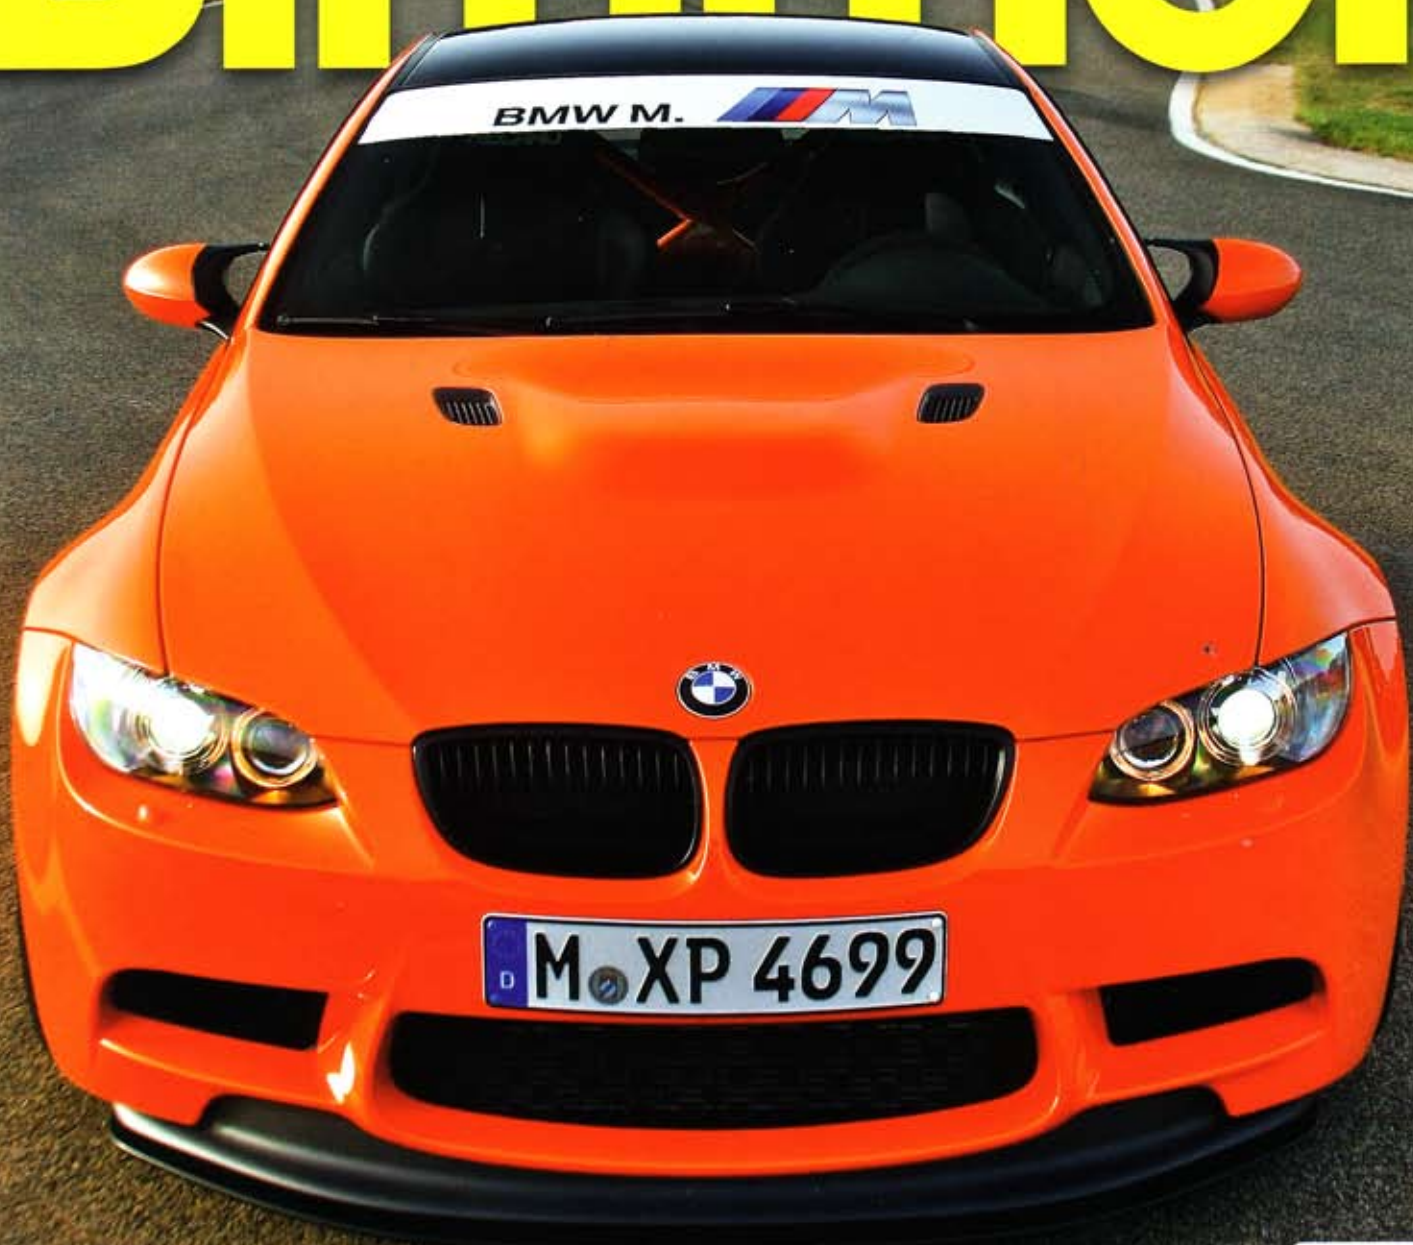

**SNEAK
PREVIEW**

2011 1 SERIES M

THE MAGAZINE ABOUT BMW
Bimmer

M3 GTS

**THE MOST
EXOTIC
M3 EVER!**

NOVEMBER 2010
US \$5.99 CAN \$5.99

ENGINEERED
ADRENALINE
FOR YOUR BMW M3 E90/92

- A** Constructed of 3" mandrel bent polished 304 stainless steel for maximum flow and style.
- B** Dual Torque Tube design to eliminate high frequency sound waves while producing a broad power curve.
- C** 20lbs. lighter than the factory system.