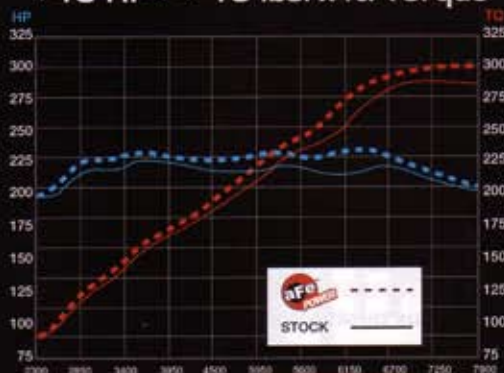

Call your power professional at
888.901.7693
or visit afepower.com for more info