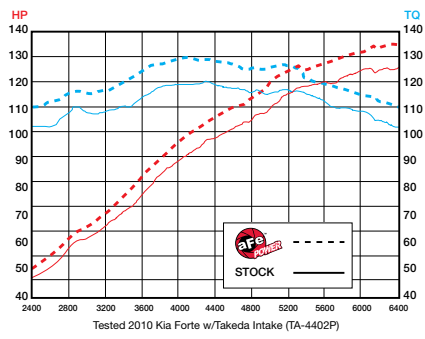

**ENGINEERED  
ADRENALINE**

**2010 KIA FORTE L4-2.0L / 2.4L**

**NOW SHIPPING**

**+10 HP      +10 TQ**

TYPE	P/N	L x W x H	WEIGHT	UPC	MSRP	MAP	FILTER	PRE-FILTER	
POLISHED FINISH	TA-4402P	30" x 14" x 10"	8 lbs.	802959520550	<b>\$311.25</b>	<b>\$249.00</b>	TF-9003D	TP-7011B	
WRINKLE BLACK FINISH	TA-4402B	30" x 14" x 10"	8 lbs.	802959520475	<b>\$311.25</b>	<b>\$249.00</b>	TF-9003D	TP-7011B	
YEAR	MAKE	MODEL	ENGINE	DESCRIPTION					
2010	KIA	Forte	L4-2.0/2.4L	Takeda Attack Air Intake System					